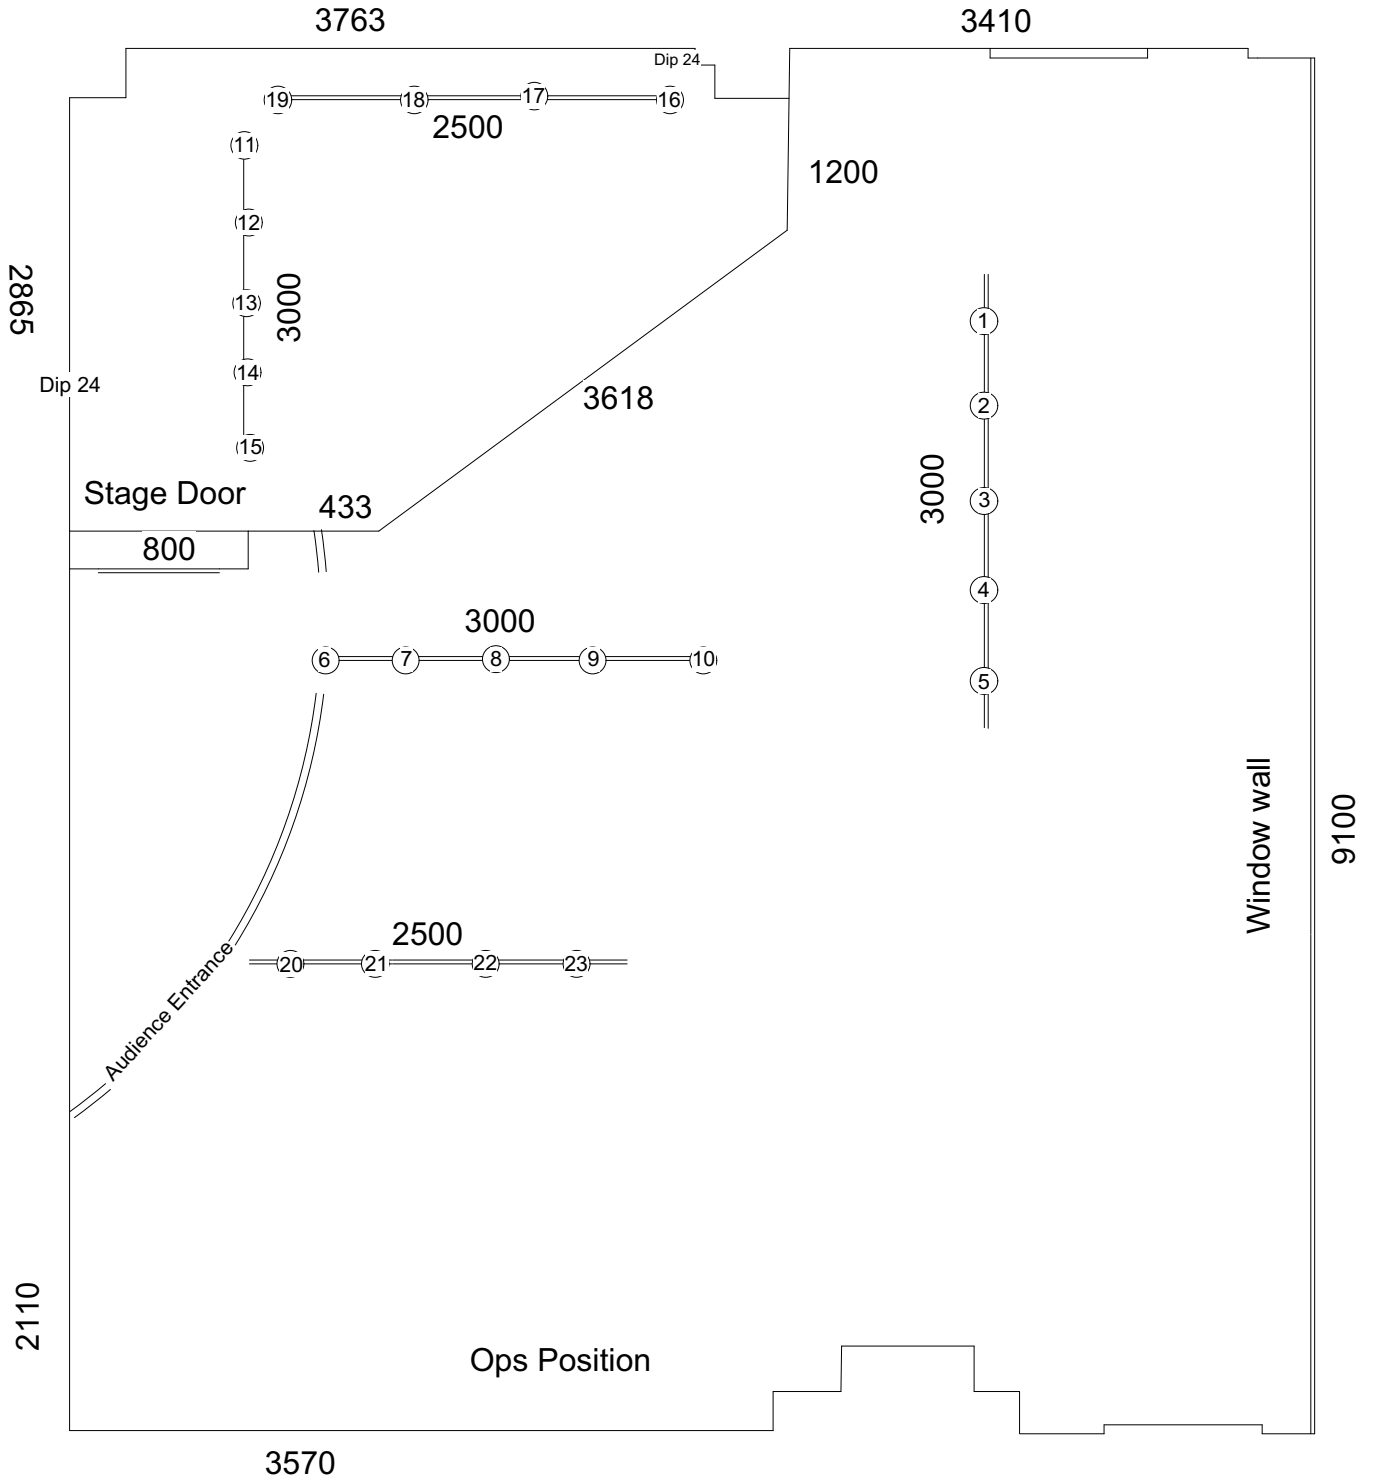

BEWLEYS CAFE THEATRE

Bewleys Cafe Theatre	Drawn by: Emma Russell
Scale: 1:50	Bar height: 3000