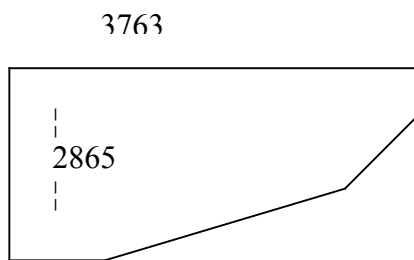

Bewley's Café Theatre

Technical Equipment List

2023

Approximate Stage Dimensions

Height of stage 0.39m

Height from stage to Lighting Bar 2.90m

Stage Floor Painted Black

Dimming and Control