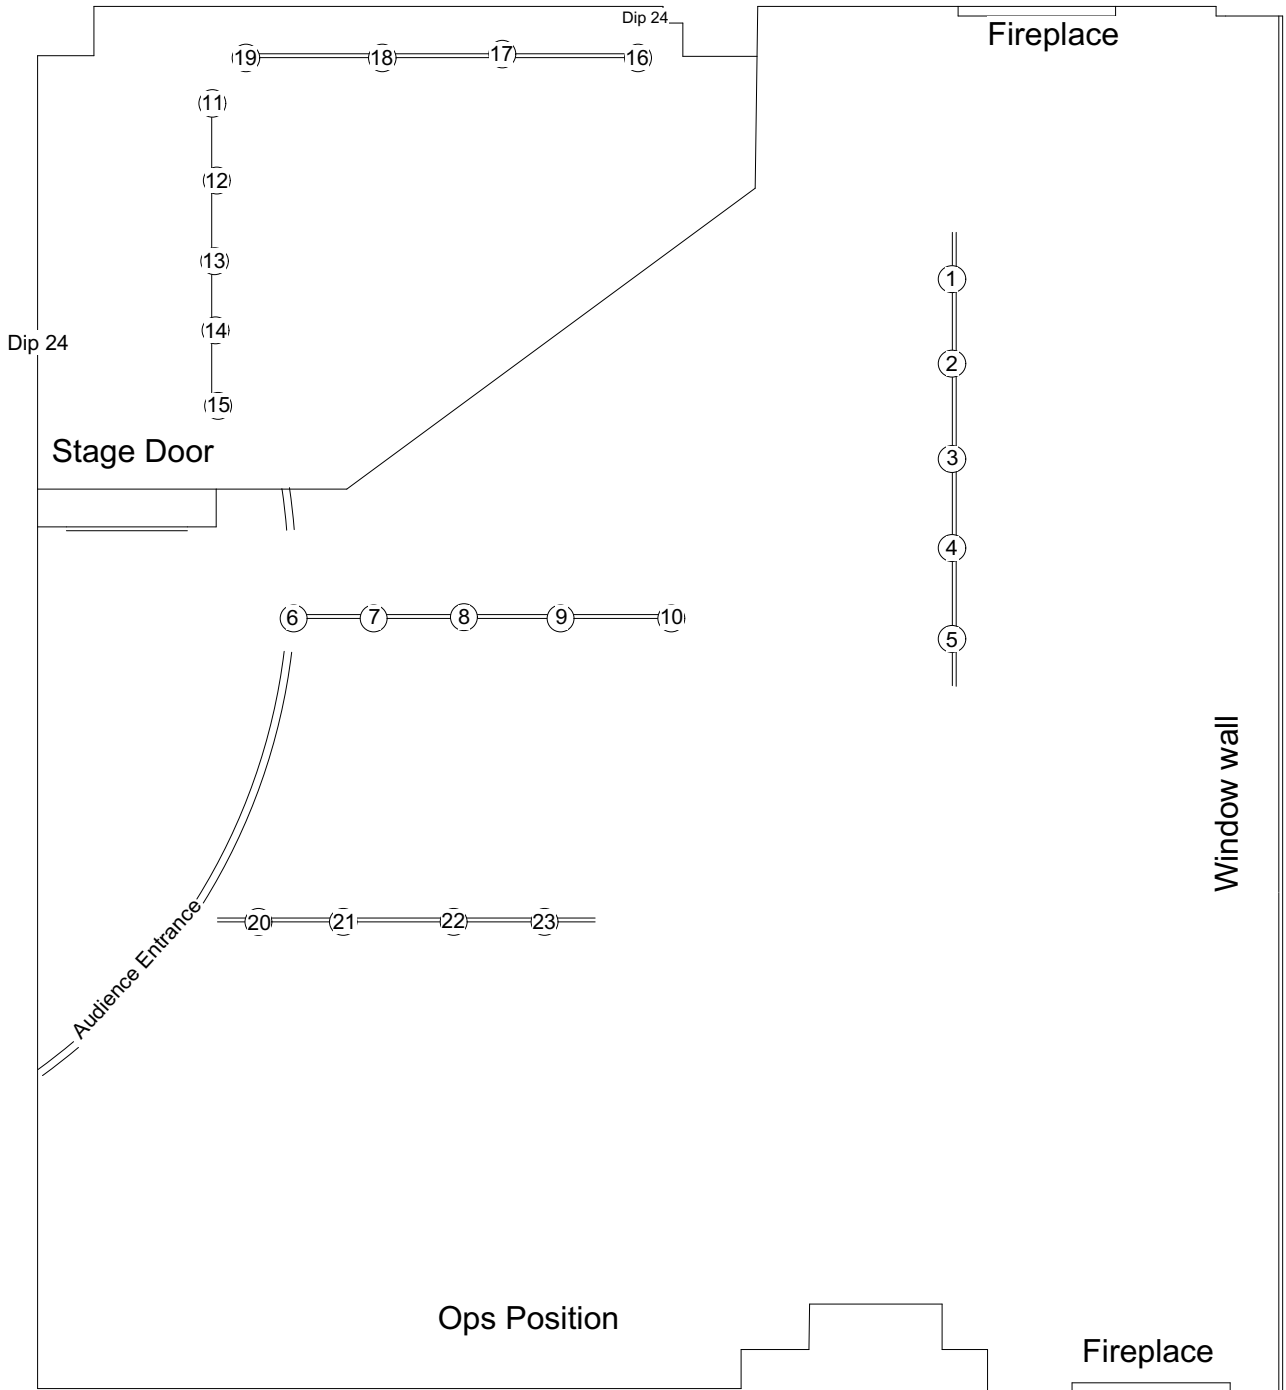

BEWLEYS CAFE THEATRE

Bewleys Cafe Theatre	Drawn by: Emma Russell
Scale: 1:50	Bar height: 3000